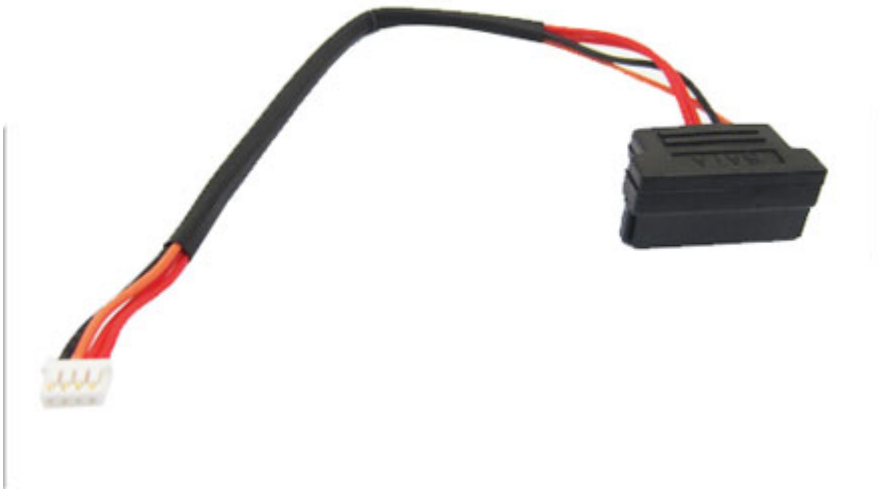

19.95 EUR
incl. 19% VAT, plus [shipping](#)

■ Intel 4 pin Power to 15 Pin SATA
15 cm
eg. for Intel NUC DE3815TYBE Mainboard